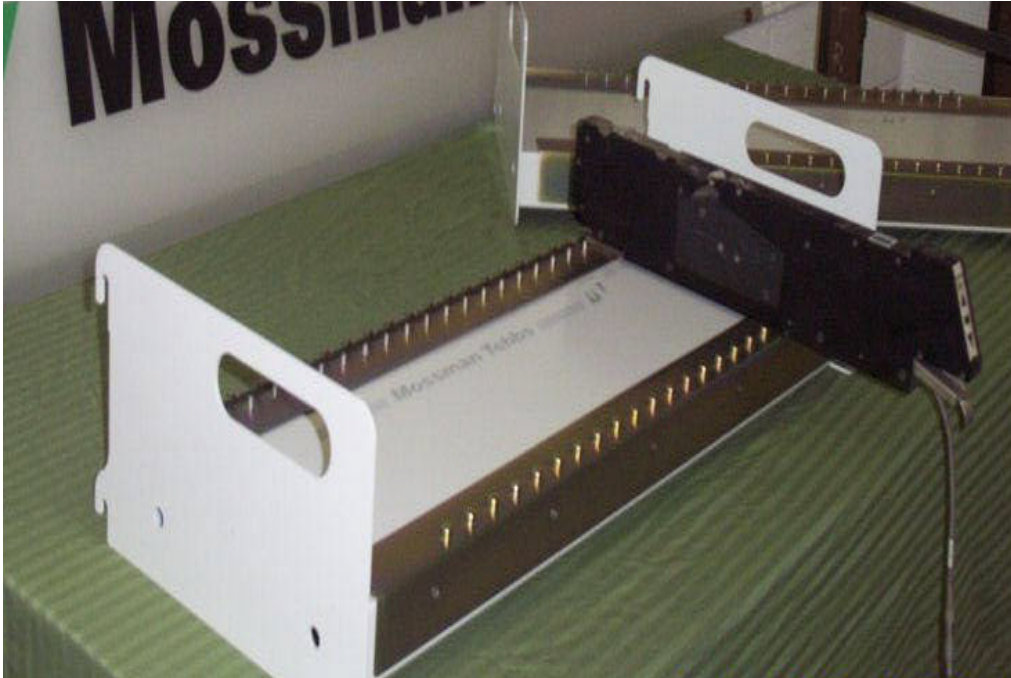

Siplace Shelf

Model 915-200

Capacity 23 Locations on 35mm crs

Shelf will fit on to the following trolleys

851M Kitting trolley

Mossman Tebbs LLC - P.O. Box 205 - Hilton, NY 14468
585-721-8567 - fax 585-392-8998
mossmantebbsusa.com